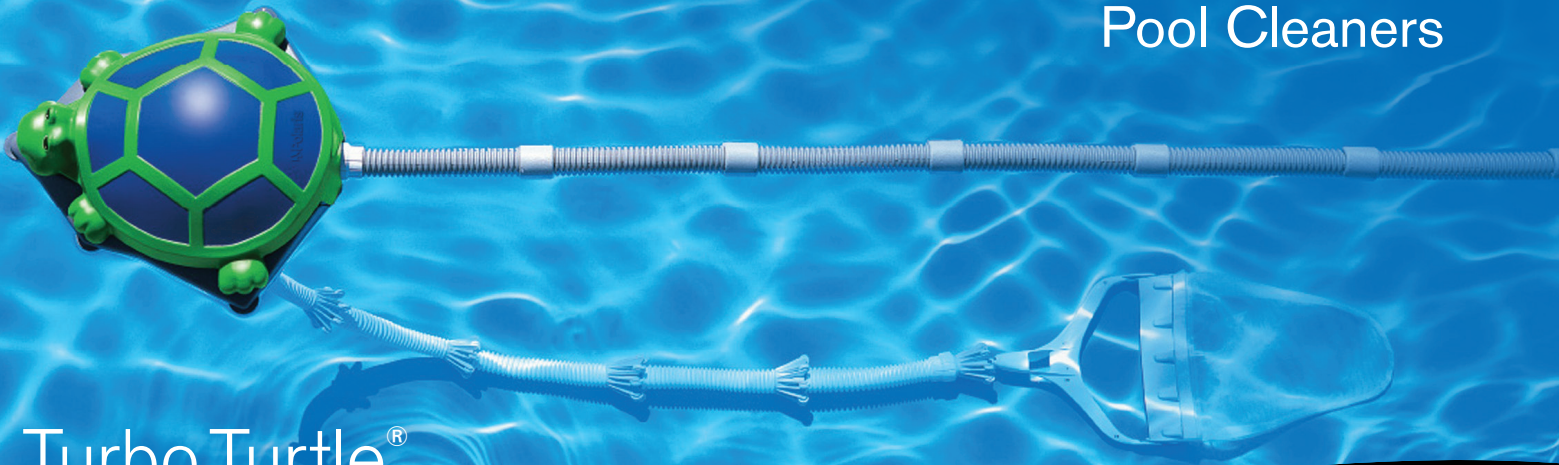

ABOVEGROUND Pool Cleaners

Turbo Turtle[®]

For those who've figured out it's more fun to swim in a pool than clean it.

65

Polaris® 65 & Turbo Turtle™

The Polaris Vac-Sweep® 65 and Turbo Turtle are designed for all aboveground pools up to 5 feet deep, even those with an uneven bottom.

Maximizes Circulation and Heating

Enhances your swimming experience, providing a clearer body of water by returning clean, filtered water throughout all areas of the pool.

FEATURES

- » Operates with pumps and filtration systems normally found on aboveground pools.
- » Vacuums the bottom and sweeps the sides in 3 hours or less.
- » Patented jet sweep assembly blows water against the pool floor to loosen debris in hard-to-reach places and then sweeps it into an easy-to-remove filter bag.
- » Powered by the pressure of clean water returning to your pool, the cleaner leaves both the filter and skimmer free to eliminate contaminants.
- » Unique filter bag removes debris before it reaches your pump basket or filter, prolonging the life of your filtration system.
- » Quick and easy installation.

Zodiac Pool Systems, Inc.
 2620 Commerce Way, Vista, CA 92081-8438
 1-800-822-7933
www.polarispool.com

The Polaris Turbo Turtle and Polaris Vac-Sweep 65 are designed for the following types of debris: