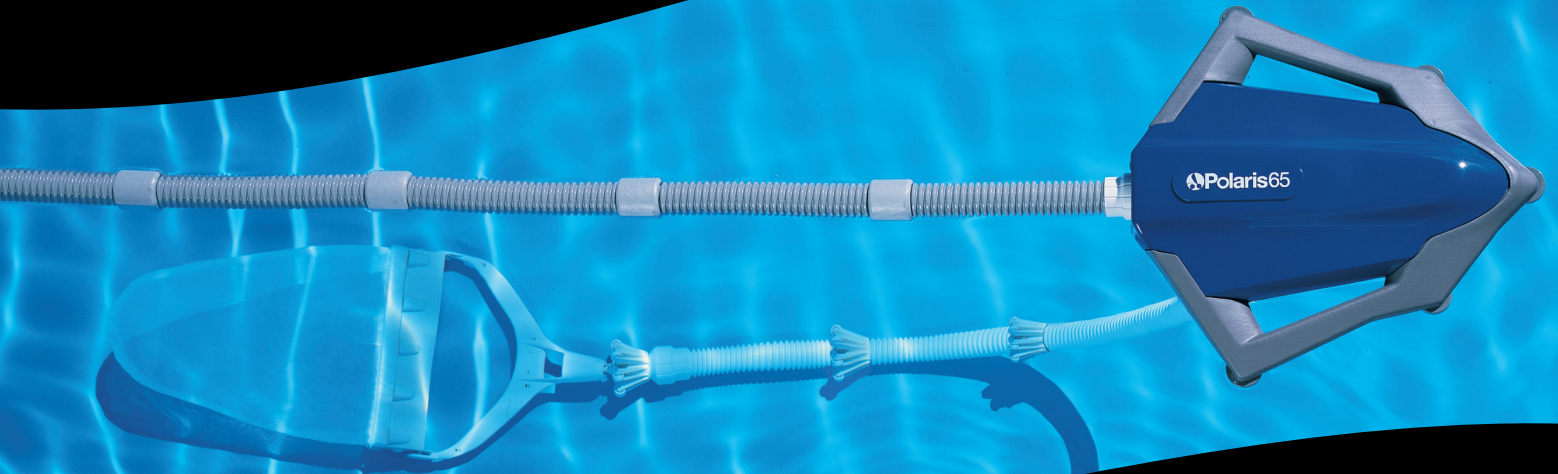

ABOVEGROUND Pool Cleaners

Turbo Turtle[®]

For those who've figured out it's more fun to swim in a pool than clean it.

65

Polaris® 65 & Turbo Turtle™

The Polaris Vac-Sweep® 65 and Turbo Turtle are designed for all aboveground pools up to 5 feet deep, even those with an uneven bottom.

Pressure Cleaning Benefits

Provides a Healthier pool

Independent operation keeps the skimmer free to remove surface debris and contaminants.

Reduces Maintenance

Captures debris before it reaches the pump basket and filter. Reduces filter cleaning up to 80% per year, prolonging the life of your filter.

Maximizes Circulation and Heating

Enhances your swimming experience, providing a clearer body of water by returning clean, filtered water throughout all areas of the pool.

FEATURES

- » Operates with pumps and filtration systems normally found on aboveground pools.
- » Vacuums the bottom and sweeps the sides in 3 hours or less.
- » Patented jet sweep assembly blows water against the pool floor to loosen debris in hard-to-reach places and then sweeps it into an easy-to-remove filter bag.
- » Powered by the pressure of clean water returning to your pool, the cleaner leaves both the filter and skimmer free to eliminate contaminants.
- » Unique filter bag removes debris before it reaches your pump basket or filter, prolonging the life of your filtration system.
- » Quick and easy installation.

Zodiac Pool Systems, Inc.
 2620 Commerce Way, Vista, CA 92081-8438
 1-800-822-7933
www.polarispool.com

The Polaris Turbo Turtle and Polaris Vac-Sweep 65 are designed for the following types of debris: