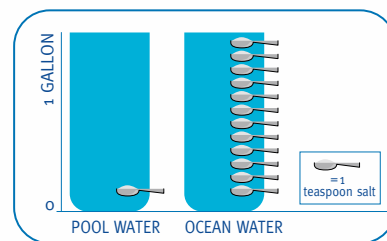

- Water temperature (gas, electric and solar heaters)
- Filtration cycles (daily/weekly; time of day/duration)
- Pool lights (on/off/timed), light shows with ColorLogic®
- Spa jets (on/off/timed)
- Backyard lighting (on/off/timed)
- Water features (on/off/timed)
- Misters, fire pits and more

Salt Chlorination:

As pool water passes through the TurboCell, its salt is instantly transformed into pure, natural chlorine and the supply is self-renewing. After you add salt the first time, you practically never have to add any more. It is amazing what a little bit of salt can do to keep your pool sanitized automatically.