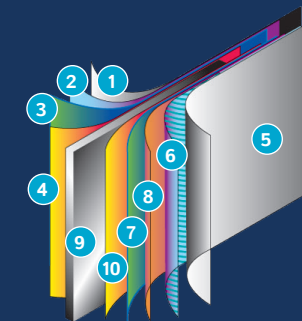

## NBS OVALS

Available sizes

Hollywood wall shown

10'x21' 12'x18' 12'x24' 16'x26' 16'x32' 18'x33' 18'x38' 18'x44'

## A-FRAME OVALS

Available sizes

Hollywood wall shown

12'x18' 12'x24' 16'x26' 16'x32' 18'x33' 18'x38' 18'x44'

## STEEL WALL COMPONENTS

1. Plasticized SP coating
2. Molten zinc coat
3. Primer coat
4. Application of an alkaline solution to cleanse the oxides
5. Ultra-resistant polymer
6. Heat-hardened inlay
7. Primer coat
8. Chromate anti-rust coat
9. Steel wall core
10. Application of an alkaline solution to cleanse the oxides