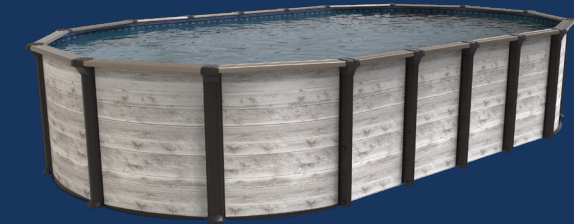

NBS OVALS

Available sizes

Hollywood wall shown

10'x21' 12'x18' 12'x24' 16'x26' 16'x32' 18'x33' 18'x38' 18'x44'