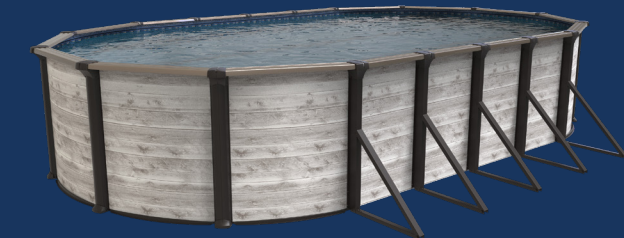

A-FRAME OVALS

Available sizes

Hollywood wall shown

12'x18' 12'x24' 16'x26' 16'x32' 18'x33' 18'x38' 18'x44'