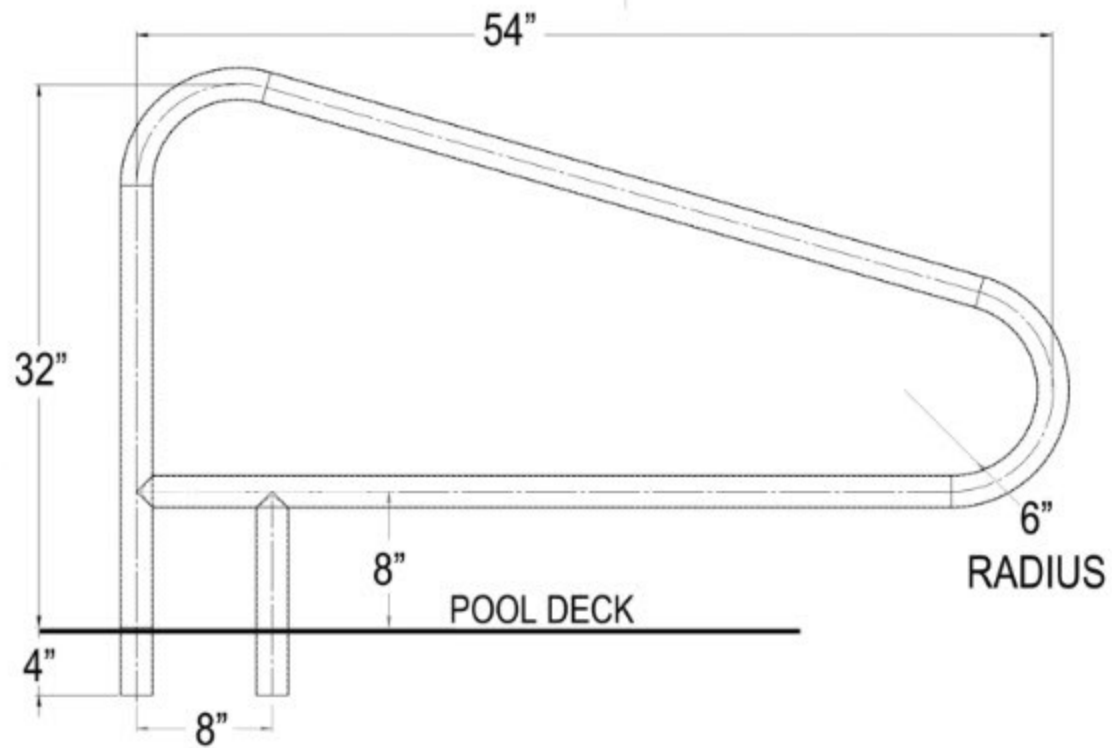

## Classic 3 Bend Welded Brace Handrail – Technical Spec Sheet

Global Pool Products  
684 N. Port Crescent, Suite C  
Bad Axe, MI 48413  
P: 989-269-5900 TF: 866-712-0606  
Fax: 989-269-5902

The information contained in this document is proprietary and confidential to Global Pool Products and not to be reproduced without written consent from Global Pool Products