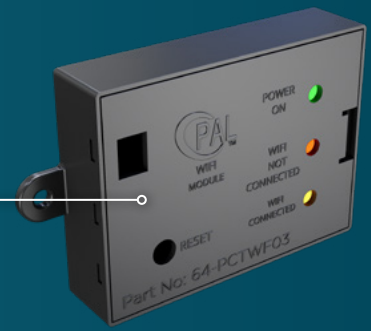

EVEN GLOW

PCR-2Z LED LIGHT CONTROLLER

Multi-Color Remote Control Transformer with OEM Cloning & Optional Wi-fi for Pools & Spas

REMOTE CONTROL

16 MILLION COLORS

BRIGHTNESS CONTROL

COLOR MEMORY

APP REMOTE CONTROL

WIFI COMPATIBLE

NETWORK CONTROL

TIMER CONTROL

Using PAL Multi-Color Transformer only

Using PAL Multi-Color Wi-Fi Transformer only

Wi-Fi Accessory**

- Connect transformer to your wifi network for control anywhere in the world
- Available for all PCR-2Z versions.

**optional extra

GET THE APP

Power Rating

- PCR-2Z available in 60/120W / 24V rating.

Installation

- Easy installation with pre-moulded ½” conduit adapters and additional knock-outs

*product images for illustrative purposes only
actual lighting colors and appearances may vary