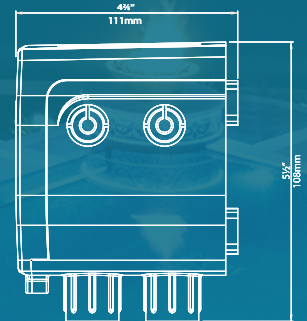

PCR-2Z DRIVER

- Single or Dual Zone
- Low Voltage 24V DC
- Fully serviceable and upgradeable
- Optional Wi-Fi
- UL Listed to UL676 Pool & Spa Lighting Class 2 LED Driver
- AS/NZ Approved

Remote Control

64-PCR-2Z-60	PAL 60W Multi Color Dual Zone Remote Control Transformer 24VDC	24V / 60W
64-PCR-2Z-120	PAL 120W Multi Color Dual Zone Remote Control Transformer 24VDC	24V / 120W

Remote & Wi-Fi Control

64-PCR-2ZW-60	PAL 60W Multi Color Dual Zone Remote Control Transformer & Wi-Fi 24VDC	24V / 60W
64-PCR-2ZW-120	PAL 120W Multi Color Dual Zone Remote Control Transformer & Wi-Fi 24VDC	24V / 120W

APPLE AND ANDROID APPS AVAILABLE AT GOOGLE PLAY AND ITUNES
WWW.PALLIGHTING.COM