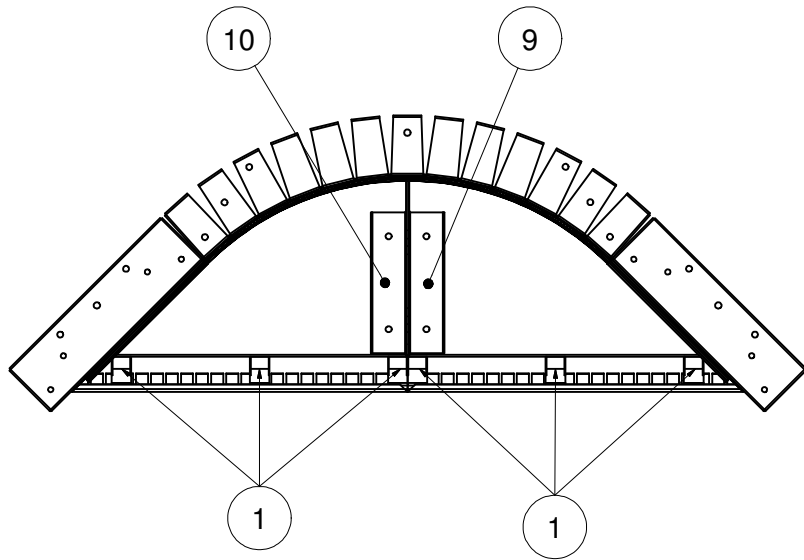

Parts List		
ITEM	QTY	PART NUMBER
1	6	COP-KCVRET-W-1
2	5'	OPC-CONREC-120
3	6'	SSC-1099
4	1	SSC-2111
5	1	SSC-2112
6	1	SSC-2113
7	1	SSC-2114
8	1	SSC-2115
9	1	SSC-2116
10	1	SSC-2117

## OT BENCH CN 2'R D 4'8"

TOLERANCES EXCEPT AS NOTED:

0/0 0.0 0.00 0.000 0°  
 ±1/8 ±0.25 ±0.0625 ±0.03125 ±1/2°

**DATE : 1/12/2017**

**PART #: SOK-BN056CS24**

**SHEET : 2 OF 2**

**SECTION: 8 - 3**