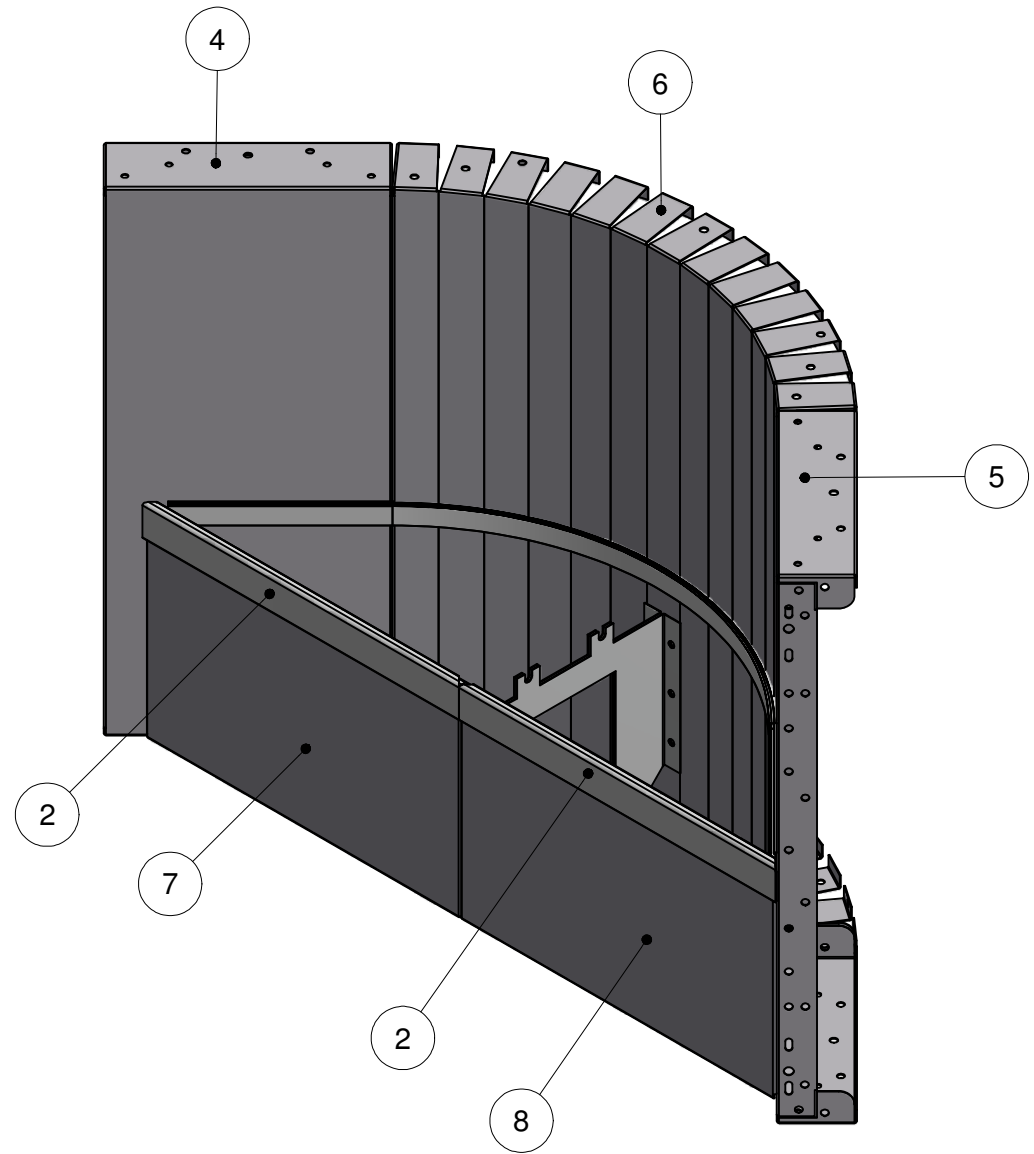

Parts List		
ITEM	QTY	PART NUMBER
1	6	COP-KCVRET-W-1
2	5'	OPC-CONREC-120
3	6'	SSC-1099
4	1	SSC-2111
5	1	SSC-2112
6	1	SSC-2113
7	1	SSC-2114
8	1	SSC-2115
9	1	SSC-2116
10	1	SSC-2117

## OT BENCH CN 2'R D 4'8"

TOLERANCES EXCEPT AS NOTED:

0/0 0.0 0.00 0.000 0°  
 ±1/8 ±0.25 ±0.0625 ±0.03125 ±1/2°

**DATE : 1/12/2017**

**PART #: SOK-BN056CS24**

**SHEET : 2 OF 2**

**SECTION: 8 - 3**