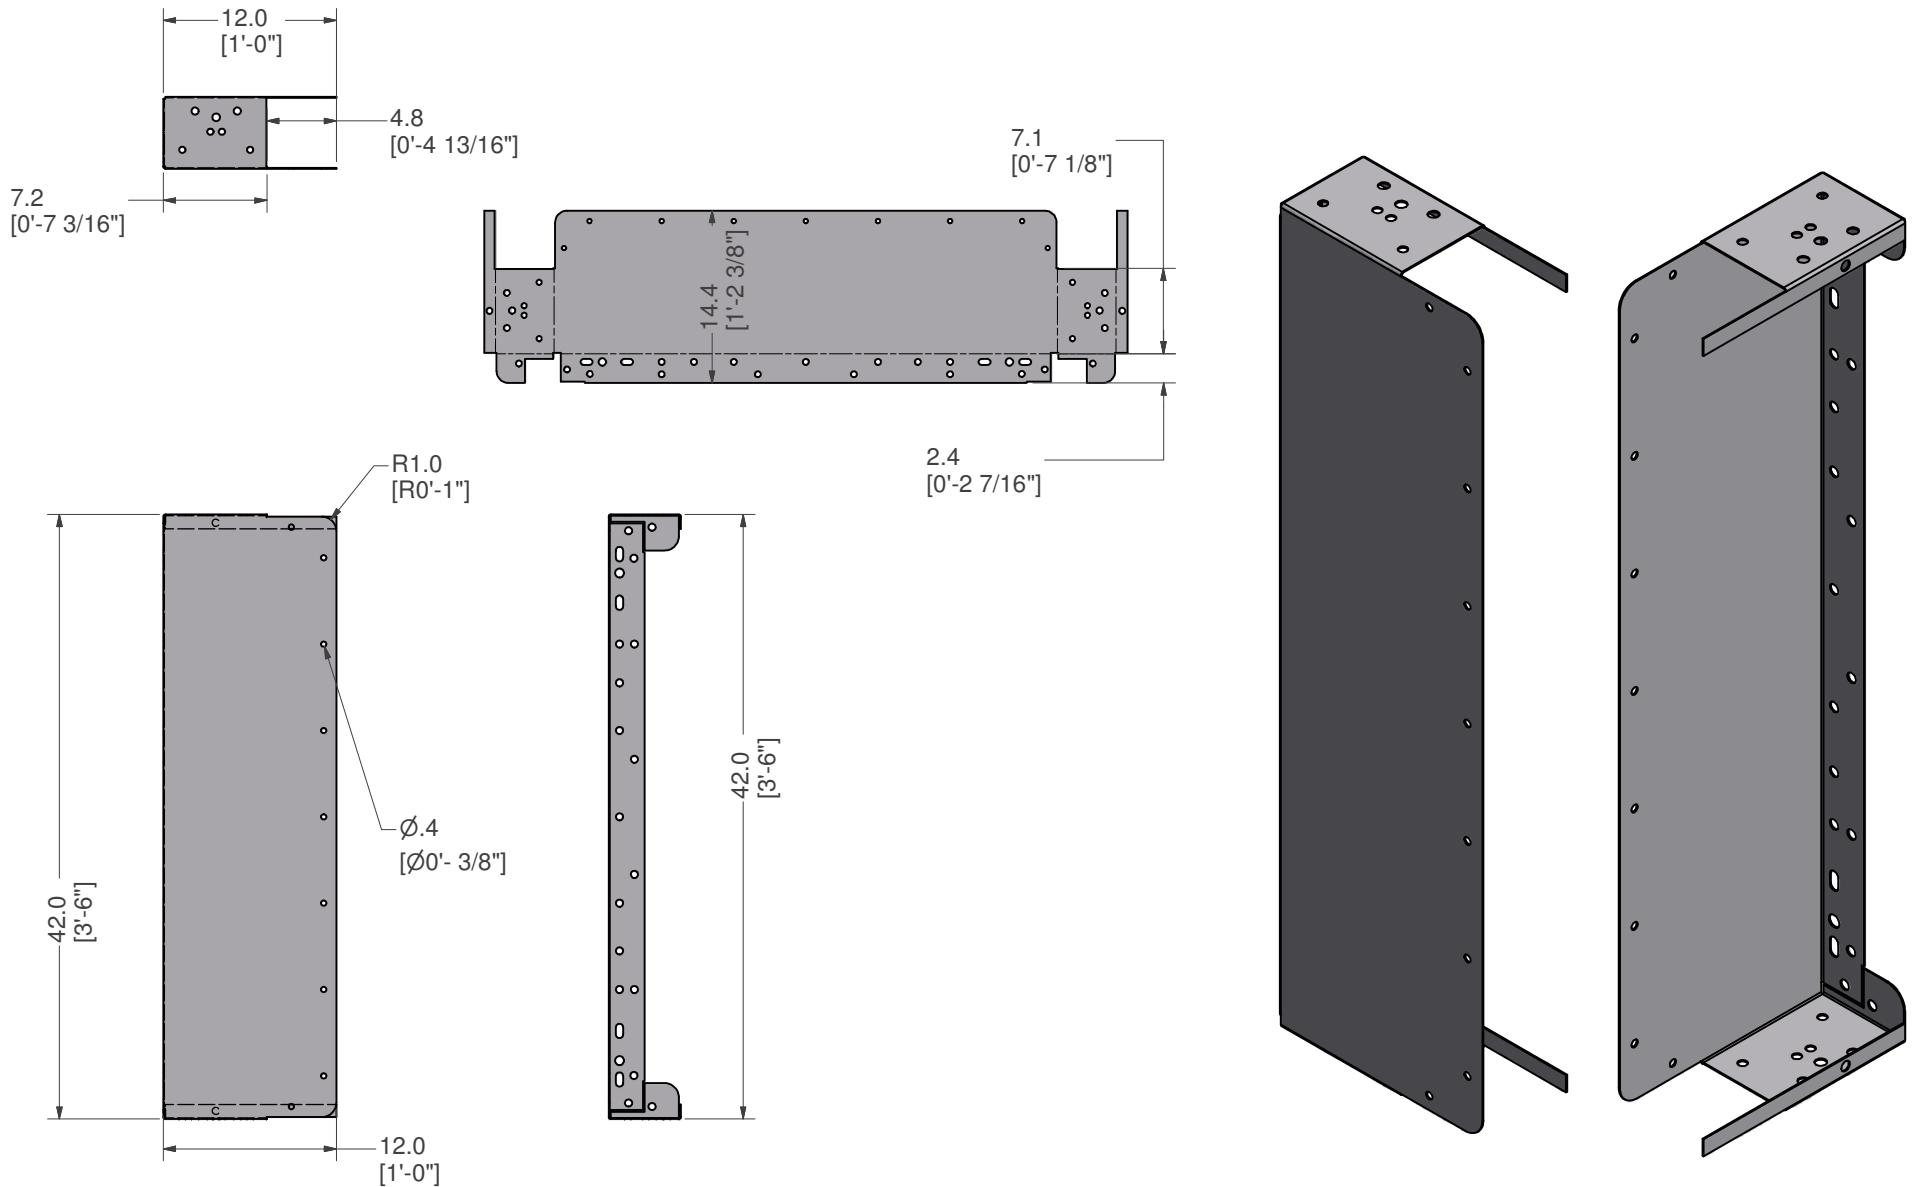

## TRANSITION, 12" STRAIGHT, NO SETBACK

TOLERANCES EXCEPT AS NOTED:

0/0   0.0   0.00   0.000   0°  
 ±1/8   ±0.25   ±0.0625   ±0.03125   ±1/2°

**DATE :** 1/23/2017

**PART #:** SSC-TRST1212

**SHEET :** 1 OF 2

**SECTION:** 24 - 3

## TRANSITION, 12" STRAIGHT, NO SETBACK

TOLERANCES EXCEPT AS NOTED:

0/0	0.0	0.00	0.000	0°
±1/8	±0.25	±0.0625	±0.03125	±1/2°

**DATE : 1/23/2017**

**PART #: SSC-TRST1212**

**SHEET : 2 OF 2**

**SECTION: 24 - 3**