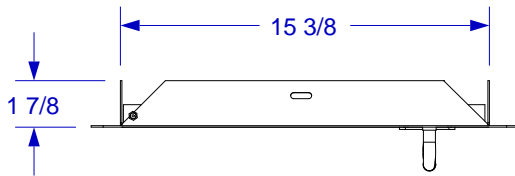

VERTICAL DOOR
(LEFT SWING)
SPEC SHEET

ISOMETRIC VIEW

TOP VIEW

FRONT VIEW

LEFT SIDE VIEW

NOTES:

1. CUTOUT DIMENSIONS: 15 3/4" W X 20" H X 2" D
2. SCALE: 1 1/2" = 1'-0"
3. REVISION: 01/2016