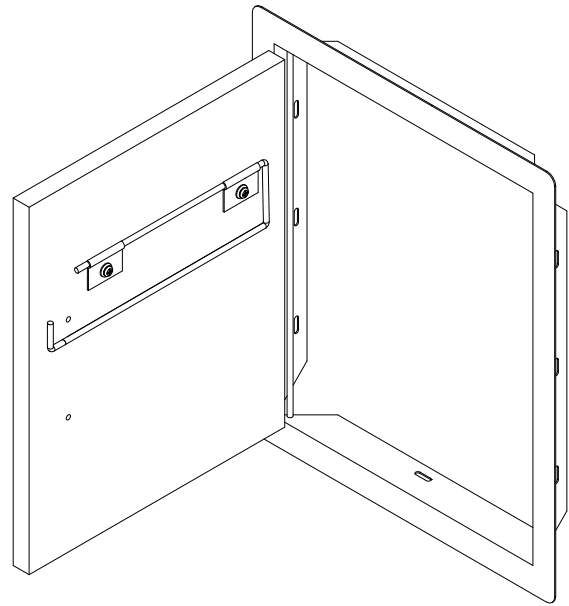

VERTICAL DOOR
(LEFT SWING)
SPEC SHEET

ISOMETRIC VIEW

TOP VIEW

FRONT VIEW

LEFT SIDE VIEW

NOTES:

1. CUTOUT DIMENSIONS: 15 3/4" W X 20" H X 2" D
2. SCALE: 1 1/2" = 1'-0"
3. REVISION: 01/2016