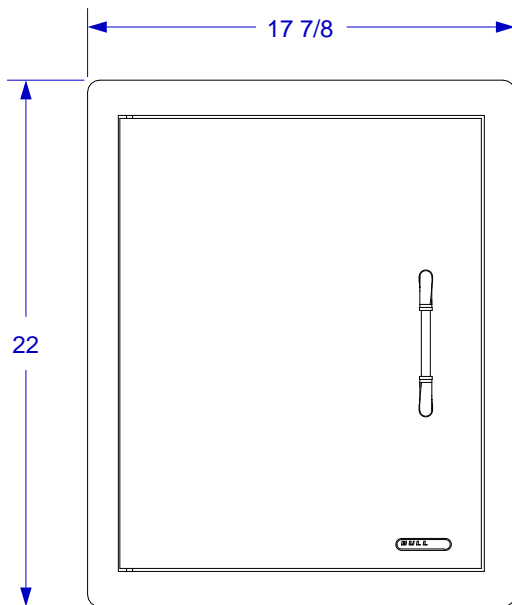

VERTICAL DOOR
(LEFT SWING)
SPEC SHEET

ISOMETRIC VIEW

TOP VIEW

FRONT VIEW

LEFT SIDE VIEW

NOTES:

1. CUTOUT DIMENSIONS: 15 3/4" W X 20" H X 2" D
2. SCALE: 1 1/2" = 1'-0"
3. REVISION: 01/2016