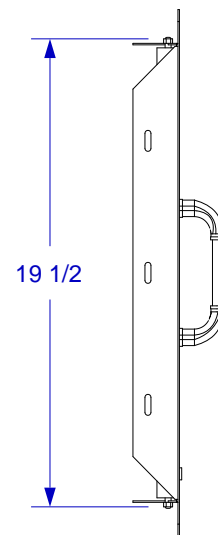

VERTICAL DOOR
(LEFT SWING)
SPEC SHEET

ISOMETRIC VIEW

TOP VIEW

FRONT VIEW

LEFT SIDE VIEW

NOTES:

1. CUTOUT DIMENSIONS: 15 3/4" W X 20" H X 2" D
2. SCALE: 1 1/2" = 1'-0"
3. REVISION: 01/2016